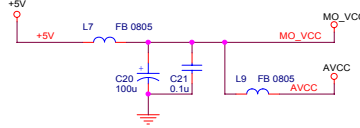

AKAI		DV-R404VSMK	
		INDEX	
Size C	Document Number +Doc>	Rev <Rev Code>	
制作:	<>	审核:	<>
Date: Wednesday, March 01, 2006		Sheet	0 of 5