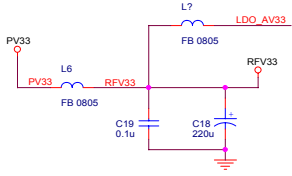

AKAI		DV-R404VSMK	
		INDEX	
Size C	Document Number +Doc>	Rev <Rev Code>	
制作:	<>	审核:	<>
Date: Wednesday, March 01, 2006		Sheet	0 of 5