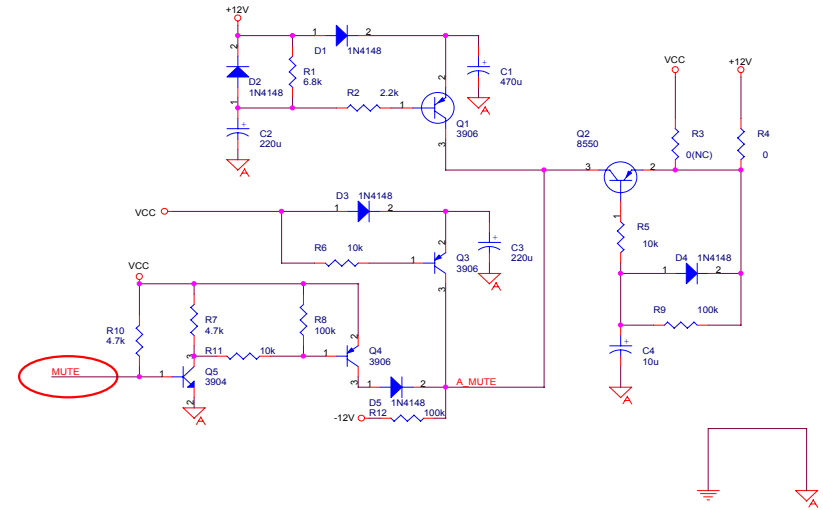

MR89EM6-11.1

MT1389E DVD Demo Board for SONY 313/310 PUH

1	INDEX & POWER, RESET
2	SERVO / MPEG - MT1389E
3	MEMORY - SDRAM, FLASH/EEPROM
4	AUDIO / VIDEO FILTER

NAME	TYPE	DEVICE
VCC	Digital 5V	SUPPLY
DV33	Digital 3.3V	MT1389E
RFV33	Servo 3.3V	MT1389E
LDO_AV33	Laser Diode 3.3V	
AVCC	RF 5V	PICKUP HEADER
V18	Digital 1.8V	MT1389E
SD33	Digital 3.3V	SDRAM
+12V	Audio +12V	OP AMP.
-12V	Audio -12V	OP AMP.
AVDD	Audio 5V	Audio DAC
DVDD	Audio 5V	Audio DAC

- MUTE >>> MUTE
- A_MUTE >>> A_MUTE
- URST# >>> URST#
- V18 >>> V18
- DV33 >>> DV33
- VCC >>> VCC
- AVCC >>> AVCC
- LDO_AV33 >>> LDO_AV33
- RFV33 >>> RFV33
- +5V >>> +5V
- +12V >>> +12V
- -12V >>> -12V
- MO_VCC >>> MO_VCC
- GND >>> GND

AKAI		DV-R404VSMK	
		INDEX	
Size C	Document Number +Doc>	Rev <Rev Code>	
制作:	<>	审核:	<>
Date: Wednesday, March 01, 2006		Sheet	0 of 5