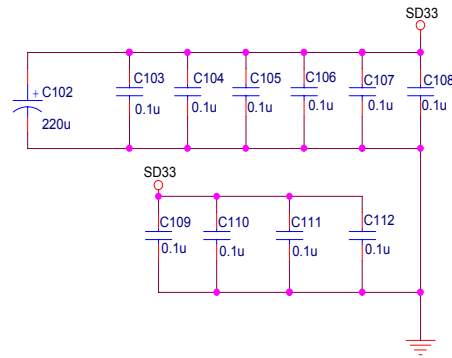

AKAI			
Title			
DV-R4040VSMK			
COMMON89D_KHM310_V3			
Size	Document Number		Rev
B		SDRAM&FLASH	1.0
Date:	Wednesday, March 01, 2006	Sheet	0 of 5