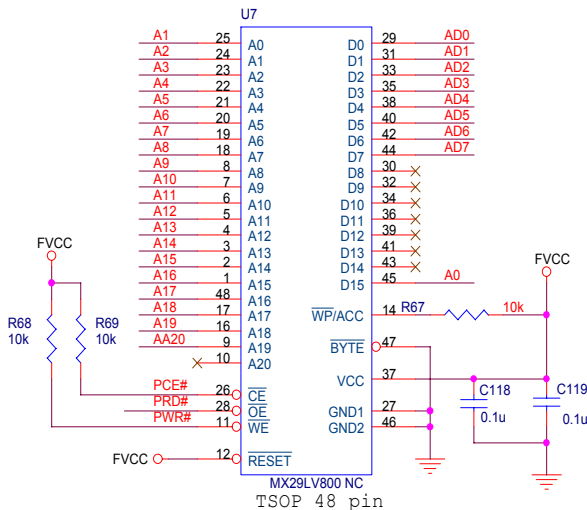

AKAI			
Title			
DV-R4040VSMK			
COMMON89D_KHM310_V3			
Size	Document Number		Rev
B		SDRAM&FLASH	1.0
Date:	Wednesday, March 01, 2006	Sheet	0 of 5