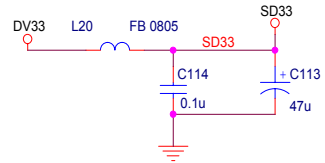

AKAI			
Title			
DV-R4040VSMK			
COMMON89D_KHM310_V3			
Size	Document Number		Rev
B		SDRAM&FLASH	1.0
Date:	Wednesday, March 01, 2006	Sheet	0 of 5