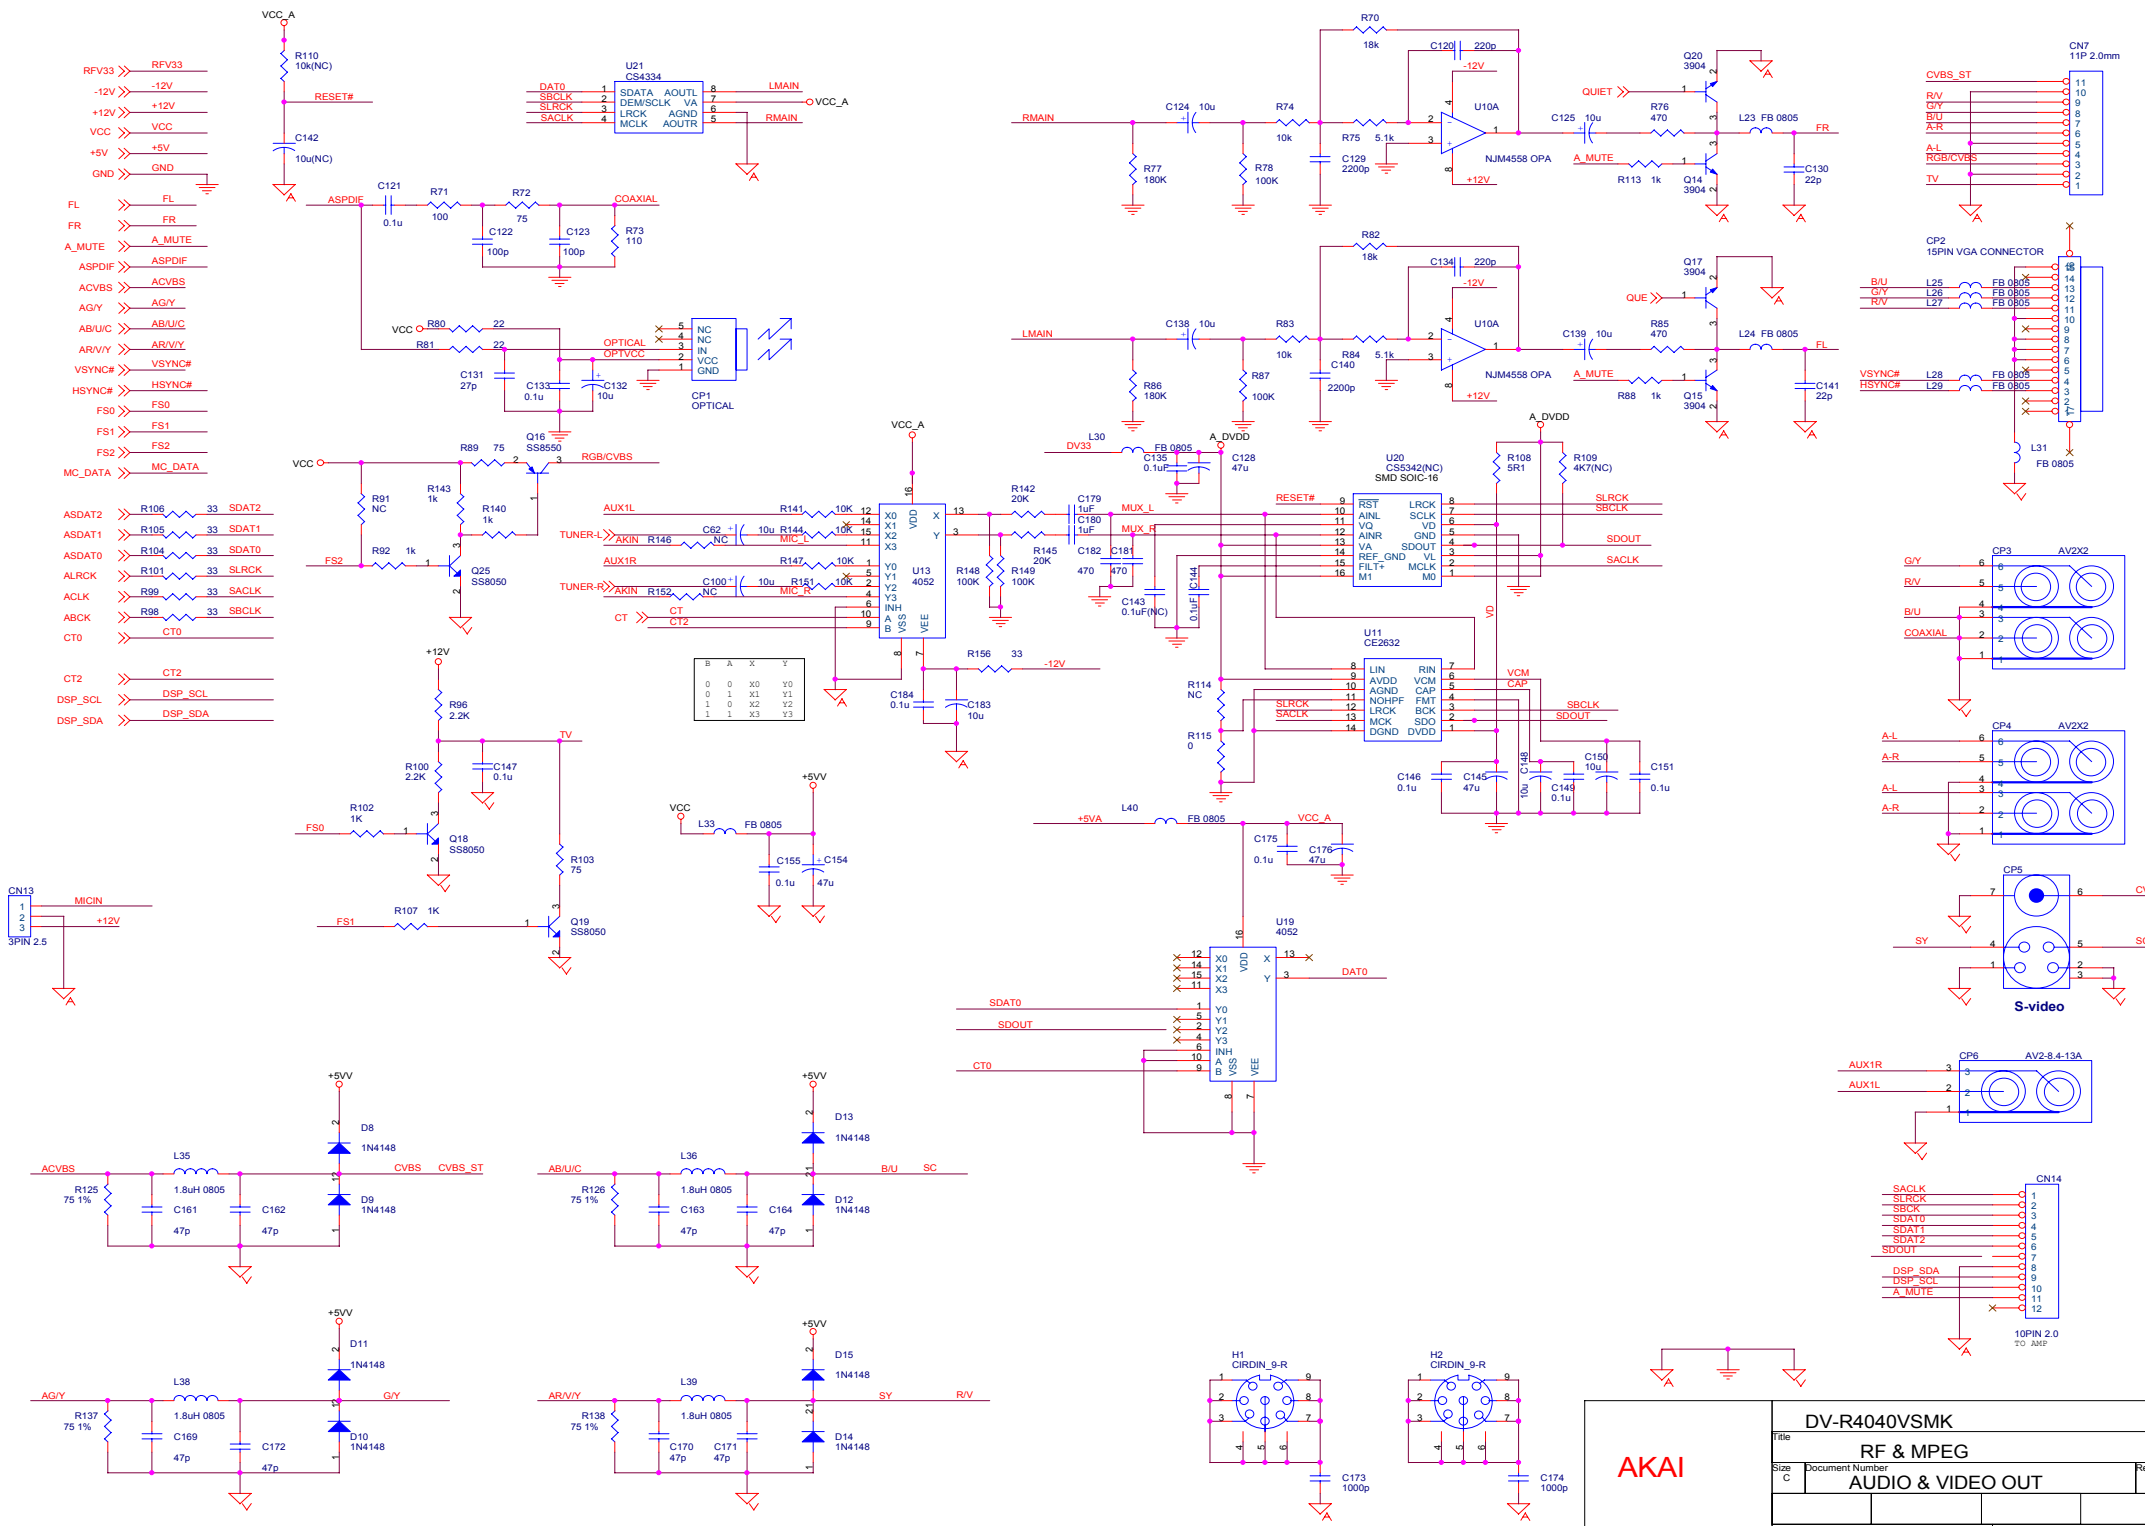

AKAI

DVD HOME THEATER SYSTEM

Model:
DV-R4040VSMK

SERVICE MANUAL

AKA1

MODEL:DV-R4040VSMK

Item	Description	Qty	Item	Description	Qty
30	POWER KEY	1	S1	3×8PTHNI+	23
29	RECEIVER	1	S2	3×4FMHNI+	4
28	INPUT ASS'Y	1	S3	3×4PVMHNI+	3
27	BACKBOARD	1	S4	3×6PMHNI+	6
26	RADIATOR	1	S5	3×6PVMHNI+	9
25	SPEAKER OUT PCB	1	S6	3×27PVMHNI+	4
24	PLANE UNDERPROP H=5	2	S7	4×10PAHBNI+	2
23	MIC PCB	1	S8	3×8PTHBNI+	11
22	MIC	1			
21	MIC BRACKET	1	J1	Φ11×20mm	4
20	MIC SOCKET	1			
19	knob board washer	1			
18	master volume light board	1			
17	MASTER VOL PBC	1	47		
16	FUNCTION KEY	1	46		
15	PANEL BRACKET	1	45		
14	DISPLAY PCB	1	44		
13	TOLL BAR	1	43		
12	MASTER VOL	4	42		
11	transparency component	1	41		
10	PANEL	1	40		
9	mirror	1	39		
8	semicircle decoration	1	38		
7	standby light transparency component	1	37		
6	standby button	1	36		
5	standby button board	1	35	MIC KNOB	
4	standby light board	1	34	SCART	1
3	MOTHERBOARD	1	33	VGA	1
2	Mechanism Ass'y	1	32	COVER	1
1	POWER BOARD	1	31	POWER LINE	1

- RFV33 >> RFV33
- 12V >> -12V
- +12V >> +12V
- VCC >> VCC
- +5V >> +5V
- GND >> GND
- FR >> FR
- FL >> FL
- A_MUTE >> A_MUTE
- ASPDIF >> ASPDIF
- ACVBS >> ACVBS
- AG/Y >> AG/Y
- AB/U/C >> AB/U/C
- AR/V/Y >> AR/V/Y
- VSYNC# >> VSYNC#
- HSYNC# >> HSYNC#
- FS0 >> FS0
- FS1 >> FS1
- FS2 >> FS2
- MC_DATA >> MC_DATA
- ASDAT2 >> R106 33 SDAT2
- ASDAT1 >> R105 33 SDAT1
- ASDAT0 >> R104 33 SDAT0
- ALRCK >> R101 33 SLRCK
- ACLK >> R99 33 SACLK
- ABCK >> R98 33 SBCLK
- CT0 >> CT0
- CT2 >> CT2
- DSP_SCL >> DSP_SCL
- DSP_SDA >> DSP_SDA

95 (mm)

90.0006 (mm)

DV-R4040VSMK	Edition:A
P/N:1.30.A.D412C015R	
Material:94V0	
Size:250*95*1.6mm	
TopOverlay print the color:White	
BottomOverlay print the color:black	