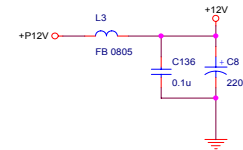

MR89EM6-11.1

MT1389E DVD Demo Board for SONY 313/310 PUH

1	INDEX & POWER, RESET
2	SERVO / MPEG - MT1389E
3	MEMORY - SDRAM, FLASH/EEPROM
4	AUDIO / VIDEO FILTER

NAME	TYPE	DEVICE
VCC	Digital 5V	SUPPLY
DV33	Digital 3.3V	MT1389E
RFV33	Servo 3.3V	MT1389E
LDO_AV33	Laser Diode 3.3V	
AVCC	RF 5V	PICKUP HEADER
V18	Digital 1.8V	MT1389E
SD33	Digital 3.3V	SDRAM
+12V	Audio +12V	OP AMP.
-12V	Audio -12V	OP AMP.
AVDD	Audio 5V	Audio DAC
DVDD	Audio 5V	Audio DAC

- MUTE >>> MUTE
- A_MUTE >>> A_MUTE
- URST# >>> URST#
- V18 >>> V18
- DV33 >>> DV33
- VCC >>> VCC
- AVCC >>> AVCC
- LDO_AV33 >>> LDO_AV33
- RFV33 >>> RFV33
- +5V >>> +5V
- +12V >>> +12V
- -12V >>> -12V
- MO_VCC >>> MO_VCC
- GND >>> GND