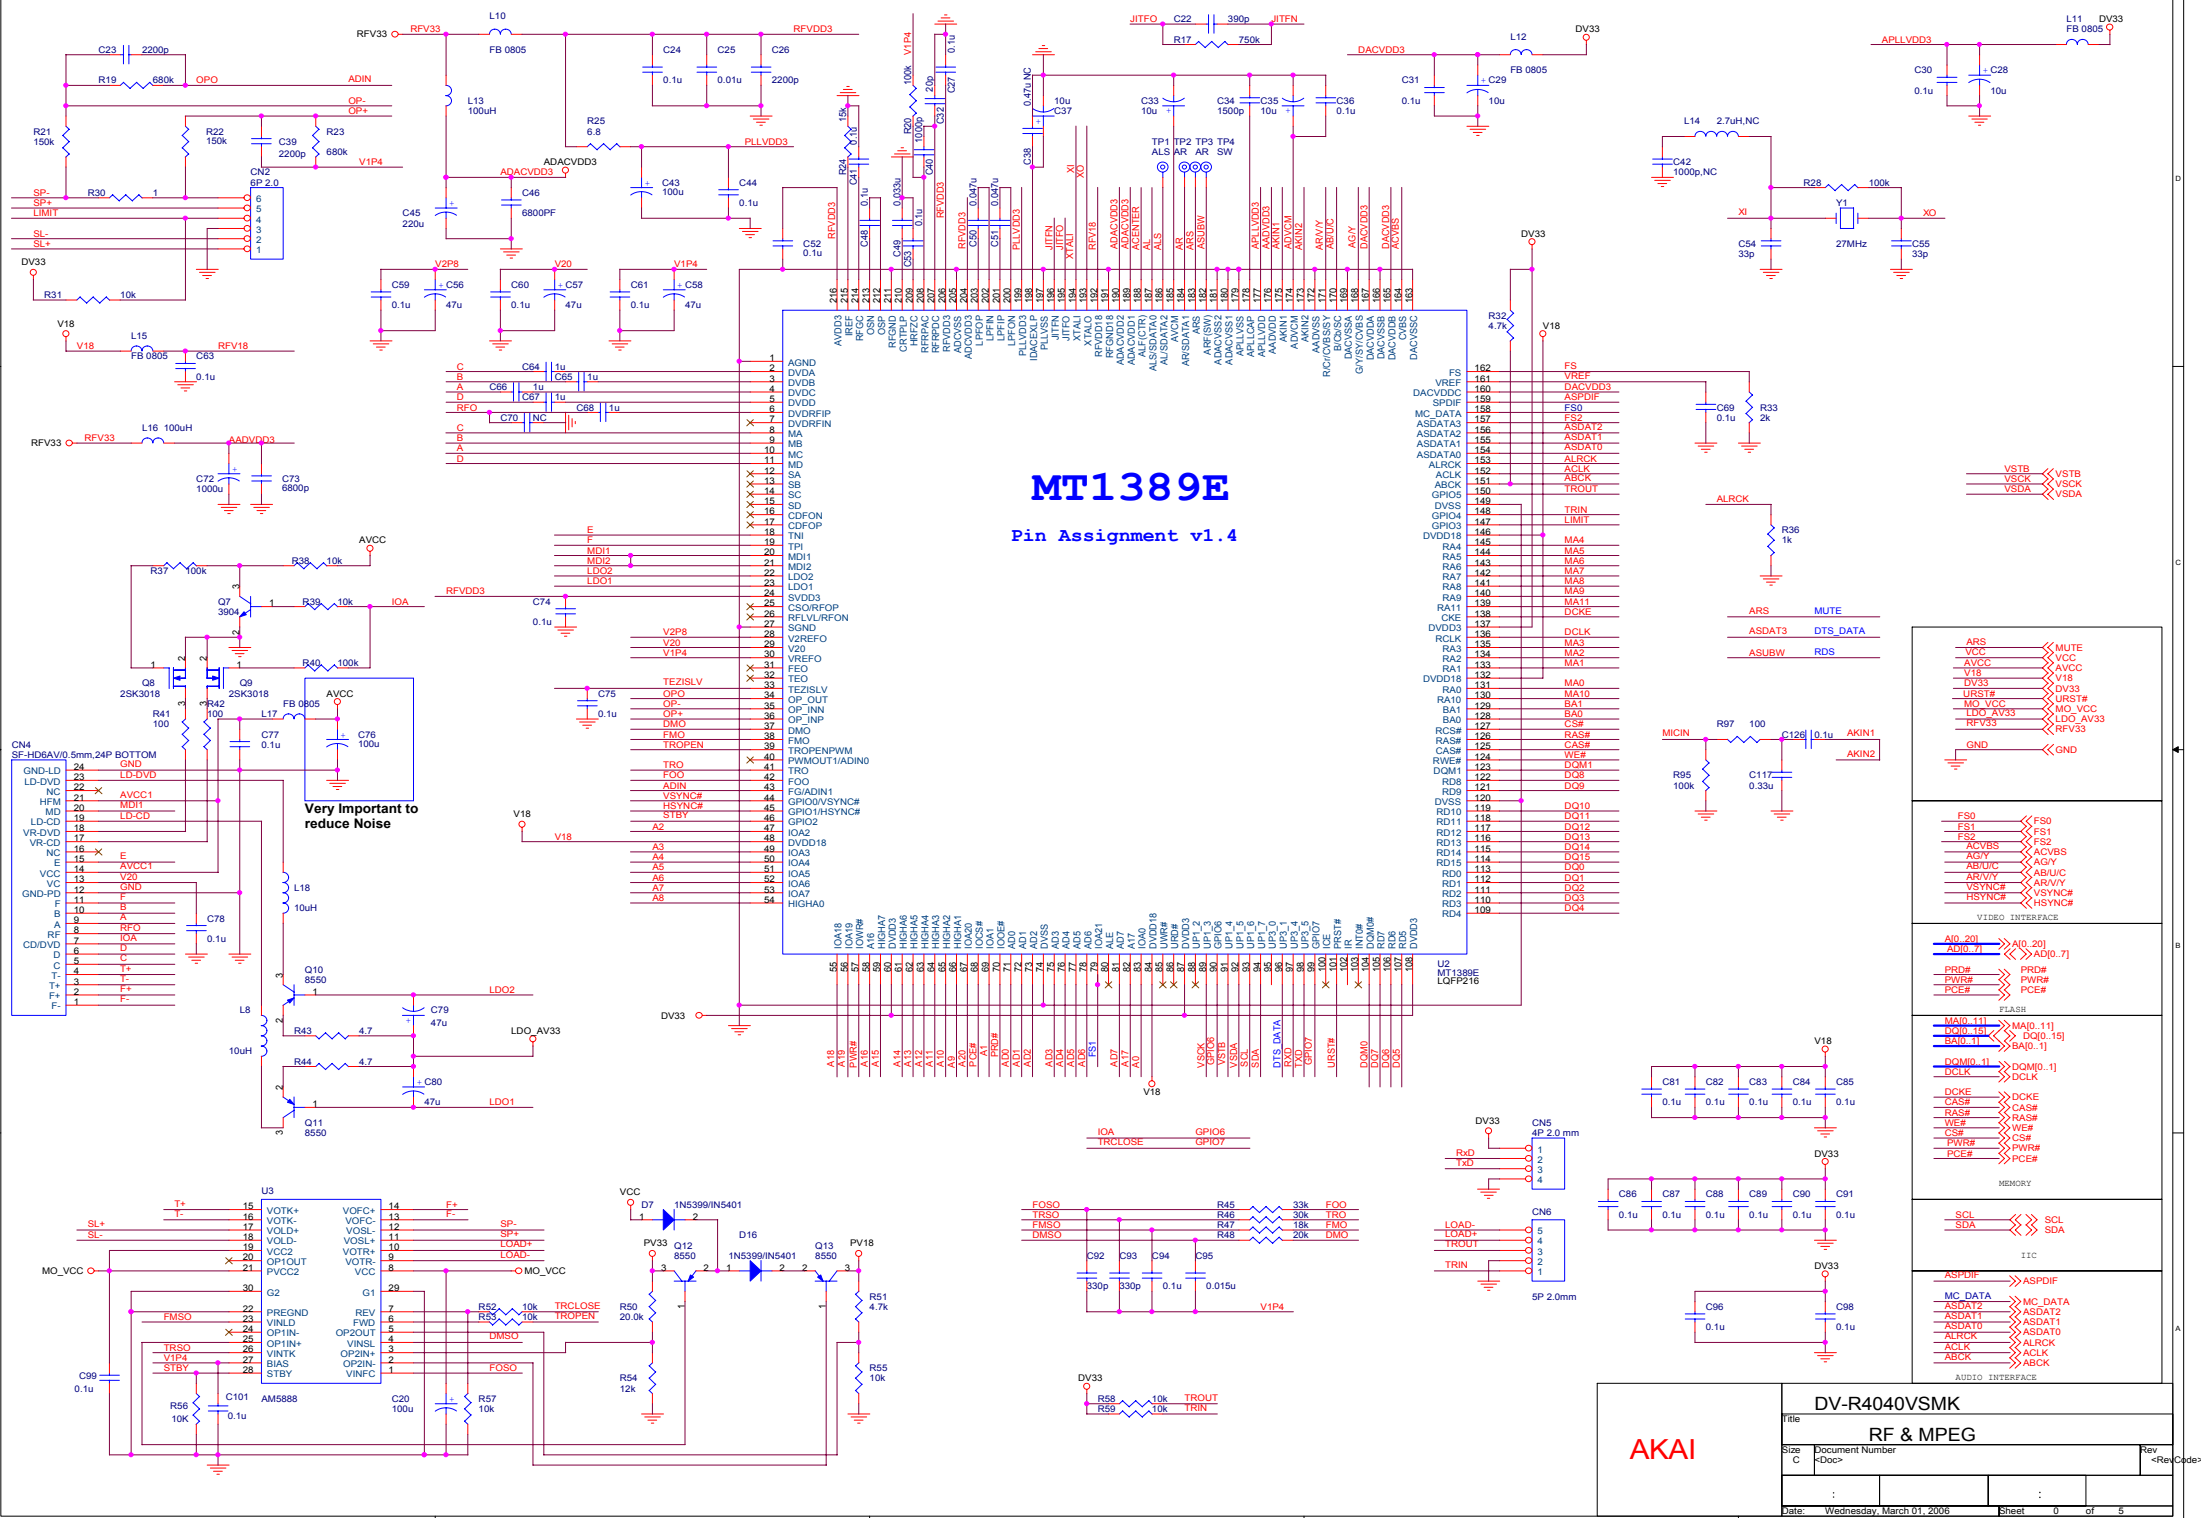

MT1389E

Pin Assignment v1.4

| <table border="1" style="width: 100%; border-collapse: collapse;"> <tr><td>C</td><td>1</td><td>AGND</td></tr> <tr><td>B</td><td>2</td><td>DVDA</td></tr> <tr><td>A</td><td>3</td><td>DVDB</td></tr> <tr><td>D</td><td>4</td><td>DVDC</td></tr> <tr><td>D</td><td>5</td><td>DVDD</td></tr> <tr><td>C</td><td>6</td><td>DVDRFIP</td></tr> <tr><td>B</td><td>7</td><td>DVDRFIN</td></tr> <tr><td>A</td><td>8</td><td>MA</td></tr> <tr><td>D</td><td>9</td><td>MB</td></tr> <tr><td>D</td><td>10</td><td>MC</td></tr> <tr><td>D</td><td>11</td><td>MD</td></tr> <tr><td>D</td><td>12</td><td>SA</td></tr> <tr><td>D</td><td>13</td><td>SB</td></tr> <tr><td>D</td><td>14</td><td>SC</td></tr> <tr><td>D</td><td>15</td><td>SD</td></tr> <tr><td>D</td><td>16</td><td>SDIFON</td></tr> <tr><td>D</td><td>17</td><td>CFON</td></tr> <tr><td>D</td><td>18</td><td>CFOP</td></tr> <tr><td>D</td><td>19</td><td>TI</td></tr> <tr><td>D</td><td>20</td><td>MDI1</td></tr> <tr><td>D</td><td>21</td><td>MDI2</td></tr> <tr><td>D</td><td>22</td><td>MDI3</td></tr> <tr><td>D</td><td>23</td><td>LD01</td></tr> <tr><td>D</td><td>24</td><td>LD02</td></tr> <tr><td>D</td><td>25</td><td>LD03</td></tr> <tr><td>D</td><td>26</td><td>CSORFOP</td></tr> <tr><td>D</td><td>27</td><td>RFVLRFON</td></tr> <tr><td>D</td><td>28</td><td>SGND</td></tr> <tr><td>D</td><td>29</td><td>VREFO</td></tr> <tr><td>D</td><td>30</td><td>V20</td></tr> <tr><td>D</td><td>31</td><td>FEO</td></tr> <tr><td>D</td><td>32</td><td>TEO</td></tr> <tr><td>D</td><td>33</td><td>TEZISLV</td></tr> <tr><td>D</td><td>34</td><td>OP_OUT</td></tr> <tr><td>D</td><td>35</td><td>OP_INN</td></tr> <tr><td>D</td><td>36</td><td>OP_INP</td></tr> <tr><td>D</td><td>37</td><td>DMO</td></tr> <tr><td>D</td><td>38</td><td>TROPEN</td></tr> <tr><td>D</td><td>39</td><td>TROPENPWM</td></tr> <tr><td>D</td><td>40</td><td>PWMOUT1/ADIN0</td></tr> <tr><td>D</td><td>41</td><td>TR0</td></tr> <tr><td>D</td><td>42</td><td>FOO</td></tr> <tr><td>D</td><td>43</td><td>FOI</td></tr> <tr><td>D</td><td>44</td><td>FGI/ADIN1</td></tr> <tr><td>D</td><td>45</td><td>GPIO1/HSYNC#</td></tr> <tr><td>D</td><td>46</td><td>GPIO1/HSYNC#</td></tr> <tr><td>D</td><td>47</td><td>GPIO2</td></tr> <tr><td>D</td><td>48</td><td>IOA2</td></tr> <tr><td>D</td><td>49</td><td>DVDD18</td></tr> <tr><td>D</td><td>50</td><td>IOA3</td></tr> <tr><td>D</td><td>51</td><td>IOA4</td></tr> <tr><td>D</td><td>52</td><td>IOA5</td></tr> <tr><td>D</td><td>53</td><td>IOA6</td></tr> <tr><td>D</td><td>54</td><td>IOA7</td></tr> <tr><td>D</td><td>55</td><td>IOA8</td></tr> <tr><td>D</td><td>56</td><td>IOA18</td></tr> <tr><td>D</td><td>57</td><td>IOA19</td></tr> <tr><td>D</td><td>58</td><td>IOA20</td></tr> <tr><td>D</td><td>59</td><td>IOA21</td></tr> <tr><td>D</td><td>60</td><td>IOA22</td></tr> <tr><td>D</td><td>61</td><td>IOA23</td></tr> <tr><td>D</td><td>62</td><td>IOA24</td></tr> <tr><td>D</td><td>63</td><td>IOA25</td></tr> <tr><td>D</td><td>64</td><td>IOA26</td></tr> <tr><td>D</td><td>65</td><td>IOA27</td></tr> <tr><td>D</td><td>66</td><td>IOA28</td></tr> <tr><td>D</td><td>67</td><td>IOA29</td></tr> <tr><td>D</td><td>68</td><td>IOA30</td></tr> <tr><td>D</td><td>69</td><td>IOA31</td></tr> <tr><td>D</td><td>70</td><td>IOA32</td></tr> <tr><td>D</td><td>71</td><td>IOA33</td></tr> <tr><td>D</td><td>72</td><td>IOA34</td></tr> <tr><td>D</td><td>73</td><td>IOA35</td></tr> <tr><td>D</td><td>74</td><td>IOA36</td></tr> <tr><td>D</td><td>75</td><td>IOA37</td></tr> <tr><td>D</td><td>76</td><td>IOA38</td></tr> <tr><td>D</td><td>77</td><td>IOA39</td></tr> <tr><td>D</td><td>78</td><td>IOA40</td></tr> <tr><td>D</td><td>79</td><td>IOA41</td></tr> <tr><td>D</td><td>80</td><td>IOA42</td></tr> <tr><td>D</td><td>81</td><td>IOA43</td></tr> <tr><td>D</td><td>82</td><td>IOA44</td></tr> <tr><td>D</td><td>83</td><td>IOA45</td></tr> <tr><td>D</td><td>84</td><td>IOA46</td></tr> <tr><td>D</td><td>85</td><td>IOA47</td></tr> <tr><td>D</td><td>86</td><td>IOA48</td></tr> <tr><td>D</td><td>87</td><td>IOA49</td></tr> <tr><td>D</td><td>88</td><td>IOA50</td></tr> <tr><td>D</td><td>89</td><td>IOA51</td></tr> <tr><td>D</td><td>90</td><td>IOA52</td></tr> <tr><td>D</td><td>91</td><td>IOA53</td></tr> <tr><td>D</td><td>92</td><td>IOA54</td></tr> <tr><td>D</td><td>93</td><td>IOA55</td></tr> <tr><td>D</td><td>94</td><td>IOA56</td></tr> <tr><td>D</td><td>95</td><td>IOA57</td></tr> <tr><td>D</td><td>96</td><td>IOA58</td></tr> <tr><td>D</td><td>97</td><td>IOA59</td></tr> <tr><td>D</td><td>98</td><td>IOA60</td></tr> <tr><td>D</td><td>99</td><td>IOA61</td></tr> <tr><td>D</td><td>100</td><td>IOA62</td></tr> <tr><td>D</td><td>101</td><td>IOA63</td></tr> <tr><td>D</td><td>102</td><td>IOA64</td></tr> <tr><td>D</td><td>103</td><td>IOA65</td></tr> <tr><td>D</td><td>104</td><td>IOA66</td></tr> <tr><td>D</td><td>105</td><td>IOA67</td></tr> <tr><td>D</td><td>106</td><td>IOA68</td></tr> <tr><td>D</td><td>107</td><td>IOA69</td></tr> <tr><td>D</td><td>108</td><td>IOA70</td></tr> </table> | <table border="1" style="width: 100%; border-collapse: collapse;"> <tr><td>FS</td><td>162</td><td>FS</td></tr> <tr><td>DACVDD3</td><td>161</td><td>VREF</td></tr> <tr><td>SPOIF</td><td>160</td><td>DACVDD3</td></tr> <tr><td>ASPDI#</td><td>159</td><td>ASPDI#</td></tr> <tr><td>ES0</td><td>158</td><td>ES0</td></tr> <tr><td>ASDAT2</td><td>157</td><td>ASDAT2</td></tr> <tr><td>ASDAT1</td><td>156</td><td>ASDAT1</td></tr> <tr><td>ASDAT0</td><td>155</td><td>ASDAT0</td></tr> <tr><td>ALRCK</td><td>154</td><td>ALRCK</td></tr> <tr><td>ALRCK</td><td>153</td><td>ALRCK</td></tr> <tr><td>ACLK</td><td>152</td><td>ACLK</td></tr> <tr><td>ABCK</td><td>151</td><td>ABCK</td></tr> <tr><td>TROUT</td><td>150</td><td>TROUT</td></tr> <tr><td>DVSS</td><td>148</td><td>TRIN</td></tr> <tr><td>GPIO4</td><td>146</td><td>LIMIT</td></tr> <tr><td>GPIO3</td><td>147</td><td>LIMIT</td></tr> <tr><td>DVDD18</td><td>145</td><td>MA4</td></tr> <tr><td>RA4</td><td>144</td><td>MA5</td></tr> <tr><td>RA5</td><td>143</td><td>MA6</td></tr> <tr><td>RA6</td><td>142</td><td>MA7</td></tr> <tr><td>RA7</td><td>141</t

AKAI

DV-R404VSMK

RF & MPEG

File: _____

Size: _____ Document Number: _____ Rev: _____

C: _____ <Doc> _____ <Rev Code> _____

Date: Wednesday, March 01, 2006 Sheet: 0 of 5