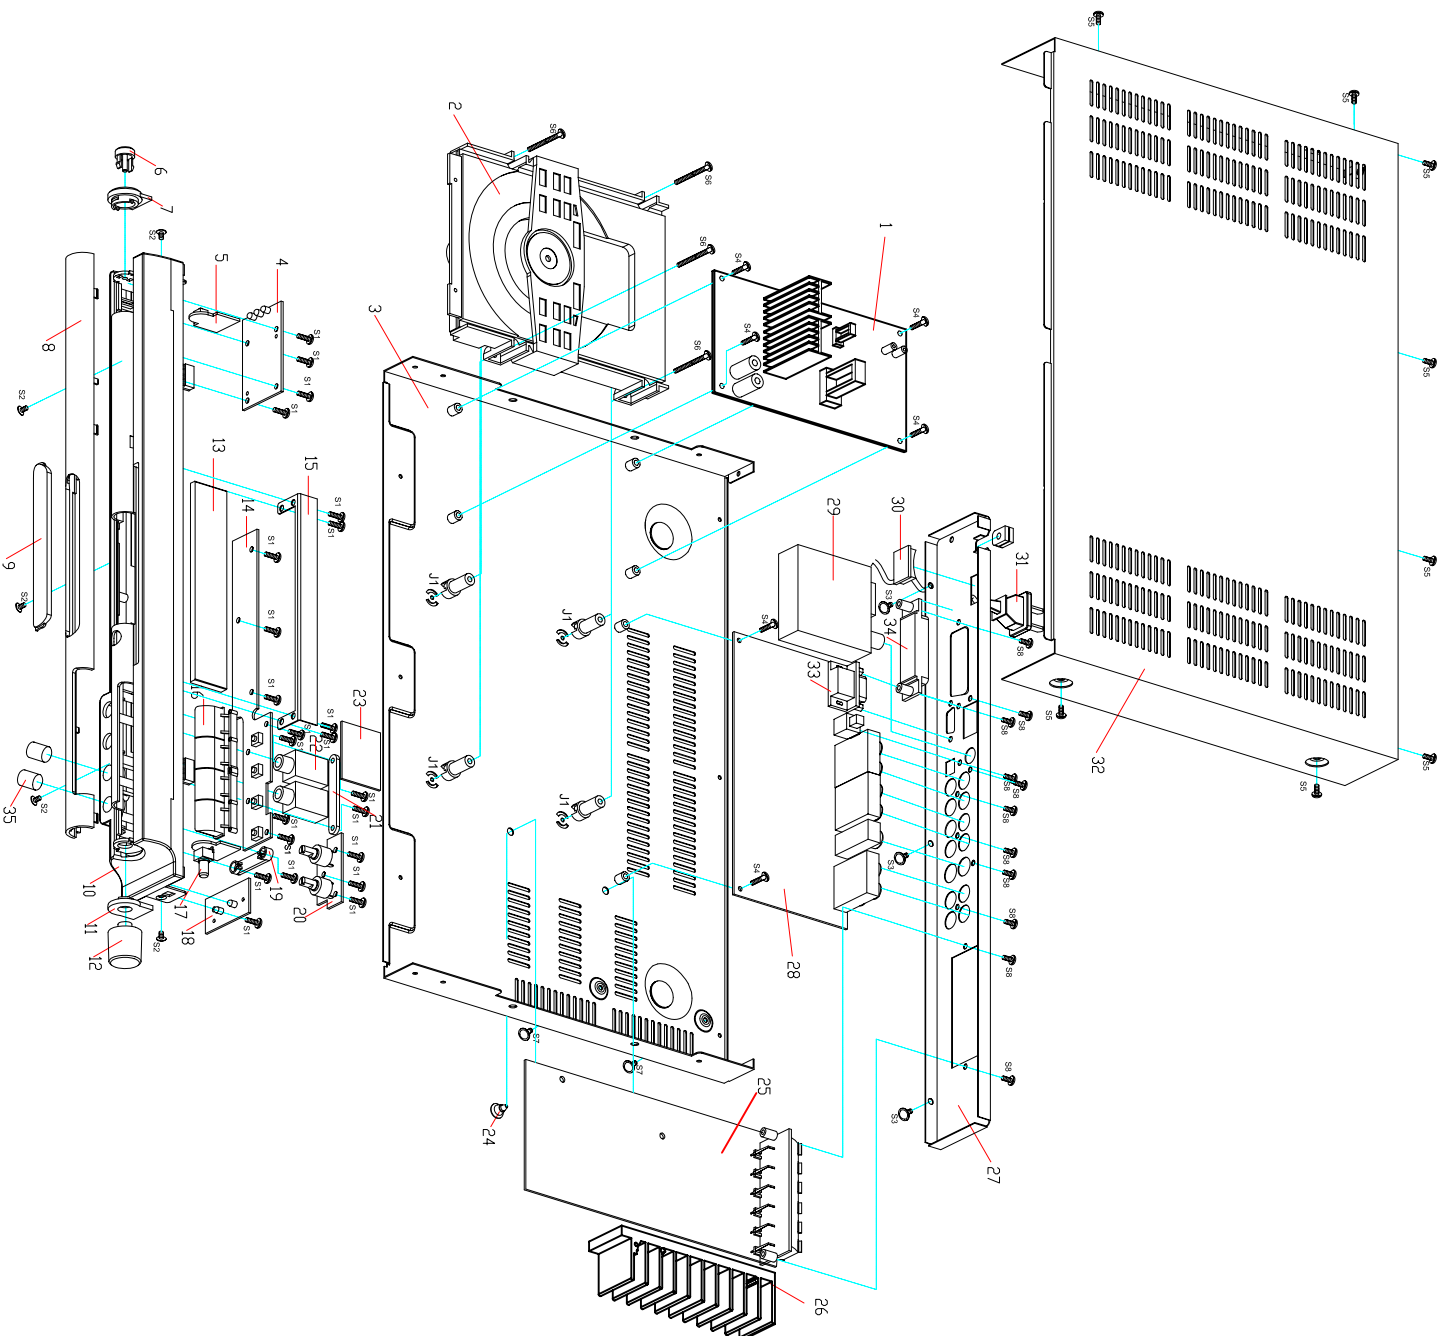

AKAI

DVD HOME THEATER SYSTEM

Model:
DV-R4040VSMK

SERVICE MANUAL

AKA1

MODEL:DV-R4040VSMK

Item	Description	Qty	Item	Description	Qty
30	POWER KEY	1	S1	3×8PTHNI+	23
29	RECEIVER	1	S2	3×4FMHNI+	4
28	INPUT ASS'Y	1	S3	3×4PVMHNI+	3
27	BACKBOARD	1	S4	3×6PMHNI+	6
26	RADIATOR	1	S5	3×6PVMHNI+	9
25	SPEAKER OUT PCB	1	S6	3×27PVMHNI+	4
24	PLANE UNDERPROP H=5	2	S7	4×10PAHBNI+	2
23	MIC PCB	1	S8	3×8PTHBNI+	11
22	MIC	1			
21	MIC BRACKET	1	J1	Φ11×20mm	4
20	MIC SOCKET	1			
19	knob board washer	1			
18	master volume light board	1			
17	MASTER VOL PBC	1	47		
16	FUNCTION KEY	1	46		
15	PANEL BRACKET	1	45		
14	DISPLAY PCB	1	44		
13	TOLL BAR	1	43		
12	MASTER VOL	4	42		
11	transparency component	1	41		
10	PANEL	1	40		
9	mirror	1	39		
8	semicircle decoration	1	38		
7	standby light transparency component	1	37		
6	standby button	1	36		
5	standby button board	1	35	MIC KNOB	
4	standby light board	1	34	SCART	1
3	MOTHERBOARD	1	33	VGA	1
2	Mechanism Ass'y	1	32	COVER	1
1	POWER BOARD	1	31	POWER LINE	1

MR89EM6-11.1

MT1389E DVD Demo Board for SONY 313/310 PUH

- | | |
|---|------------------------------|
| 1 | INDEX & POWER, RESET |
| 2 | SERVO / MPEG - MT1389E |
| 3 | MEMORY - SDRAM, FLASH/EEPROM |
| 4 | AUDIO / VIDEO FILTER |