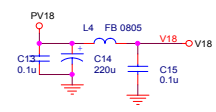

AKAI		DV-R404VSMK	
		INDEX	
Size C	Document Number +Doc>	Rev <Rev Code>	
制作:	<>	审核:	<>
Date: Wednesday, March 01, 2006		Sheet	0 of 5