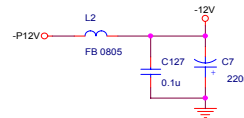

MR89EM6-11.1

MT1389E DVD Demo Board for SONY 313/310 PUH

1	INDEX & POWER, RESET
2	SERVO / MPEG - MT1389E
3	MEMORY - SDRAM, FLASH/EEPROM
4	AUDIO / VIDEO FILTER

NAME	TYPE	DEVICE
VCC	Digital 5V	SUPPLY
DV33	Digital 3.3V	MT1389E
RFV33	Servo 3.3V	MT1389E
LDO_AV33	Laser Diode 3.3V	
AVCC	RF 5V	PICKUP HEADER
V18	Digital 1.8V	MT1389E
SD33	Digital 3.3V	SDRAM
+12V	Audio +12V	OP AMP.
-12V	Audio -12V	OP AMP.
AVDD	Audio 5V	Audio DAC
DVDD	Audio 5V	Audio DAC

- MUTE >>> MUTE
- A_MUTE >>> A_MUTE
- URST# >>> URST#
- V18 >>> V18
- DV33 >>> DV33
- VCC >>> VCC
- AVCC >>> AVCC
- LDO_AV33 >>> LDO_AV33
- RFV33 >>> RFV33
- +5V >>> +5V
- +12V >>> +12V
- -12V >>> -12V
- MO_VCC >>> MO_VCC
- GND >>> GND