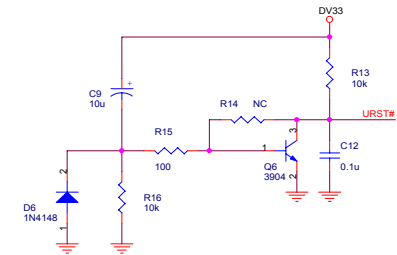

AKAI

DVD HOME THEATER SYSTEM

Model:
DV-R4040VSMK

SERVICE MANUAL

AKA1

MODEL:DV-R4040VSMK

Item	Description	Qty	Item	Description	Qty
30	POWER KEY	1	S1	3×8PTHNI+	23
29	RECEIVER	1	S2	3×4FMHNI+	4
28	INPUT ASS'Y	1	S3	3×4PVMHNI+	3
27	BACKBOARD	1	S4	3×6PMHNI+	6
26	RADIATOR	1	S5	3×6PVMHNI+	9
25	SPEAKER OUT PCB	1	S6	3×27PVMHNI+	4
24	PLANE UNDERPROP H=5	2	S7	4×10PAHBNI+	2
23	MIC PCB	1	S8	3×8PTHBNI+	11
22	MIC	1			
21	MIC BRACKET	1	J1	Φ11×20mm	4
20	MIC SOCKET	1			
19	knob board washer	1			
18	master volume light board	1			
17	MASTER VOL PBC	1	47		
16	FUNCTION KEY	1	46		
15	PANEL BRACKET	1	45		
14	DISPLAY PCB	1	44		
13	TOLL BAR	1	43		
12	MASTER VOL	4	42		
11	transparency component	1	41		
10	PANEL	1	40		
9	mirror	1	39		
8	semicircle decoration	1	38		
7	standby light transparency component	1	37		
6	standby button	1	36		
5	standby button board	1	35	MIC KNOB	
4	standby light board	1	34	SCART	1
3	MOTHERBOARD	1	33	VGA	1
2	Mechanism Ass'y	1	32	COVER	1
1	POWER BOARD	1	31	POWER LINE	1

MR89EM6-11.1

MT1389E DVD Demo Board for SONY 313/310 PUH

- | | |
|---|------------------------------|
| 1 | INDEX & POWER, RESET |
| 2 | SERVO / MPEG - MT1389E |
| 3 | MEMORY - SDRAM, FLASH/EEPROM |
| 4 | AUDIO / VIDEO FILTER |

NAME	TYPE	DEVICE
VCC	Digital 5V	SUPPLY
DV33	Digital 3.3V	MT1389E
RFV33	Servo 3.3V	MT1389E
LDO_AV33	Laser Diode 3.3V	
AVCC	RF 5V	PICKUP HEADER
V18	Digital 1.8V	MT1389E
SD33	Digital 3.3V	SDRAM
+12V	Audio +12V	OP AMP.
-12V	Audio -12V	OP AMP.
AVDD	Audio 5V	Audio DAC
DVDD	Audio 5V	Audio DAC

95 (mm)

90.0006 (mm)

DV-R4040VSMK	Edition:A
P/N:1.30.A.D412C015R	
Material:94V0	
Size:250*95*1.6mm	
TopOverlay print the color:White	
BottomOverlay print the color:black	